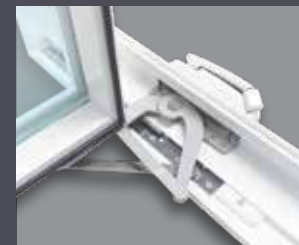

CASEMENT FEATURES

Heavy duty casement mechanism.