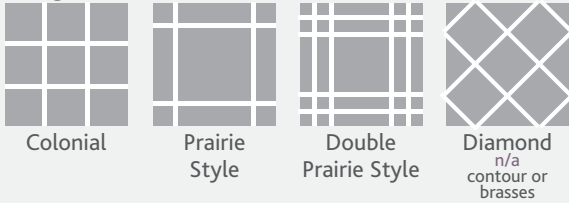

Decorative Glass*

Designs

Colonial

Prairie Style

Double Prairie Style

Stain