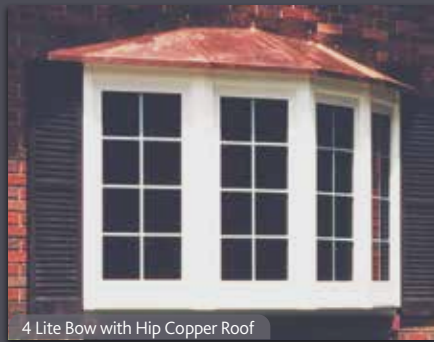

4 Lite Bow with Hip Copper Roof