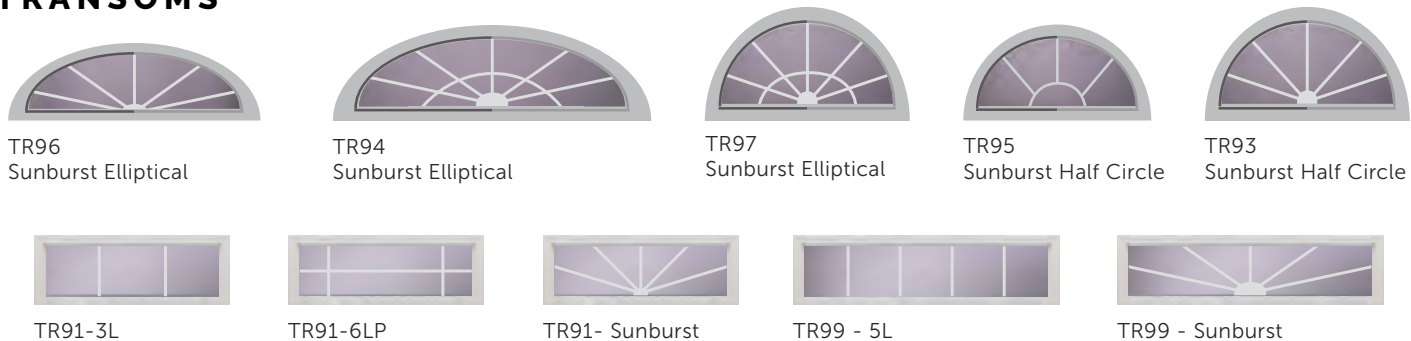

GRID OPTIONS

GLASS OPTIONS *(Simulated Divided Lites)*

TRANSOMS